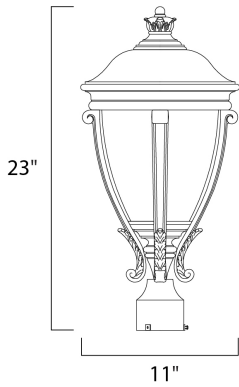

**MEASUREMENTS**

DIMENSION : 11" L x 11" W x 23" H  
 HANGING WEIGHT : 6.82 lb

**LAMPING**

INPUT VOLTAGE : 120V  
 BULB : 3 x 40W Incandescent E12 Candelabra , 120W Total  
 BULB INCLUDED : (Not Included)  
 DIMMABLE : Yes