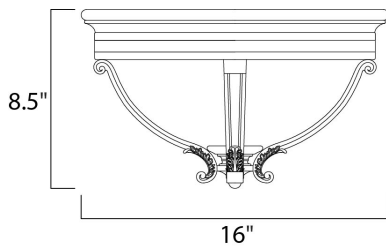

MEASUREMENTS

DIMENSION : 16" L x 16" W x 8.5" H
HANGING WEIGHT : 9.02 lb

LAMPING

INPUT VOLTAGE : 120V
BULB : 3 x 60W Incandescent E26 Medium , 180W Total
BULB INCLUDED : (Not Included)
DIMMABLE : Yes

FINISHES OPTION