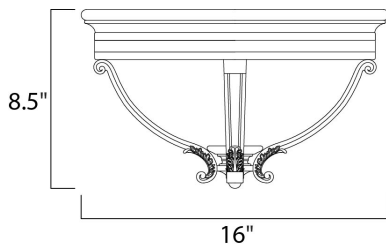

MEASUREMENTS

DIMENSION : 16" L x 16" W x 8.5" H
HANGING WEIGHT : 9.02 lb

LAMPING

INPUT VOLTAGE : 120V
BULB : 3 x 60W Incandescent E26 Medium , 180W Total
BULB INCLUDED : (Not Included)
DIMMABLE : Yes

FINISHES OPTION