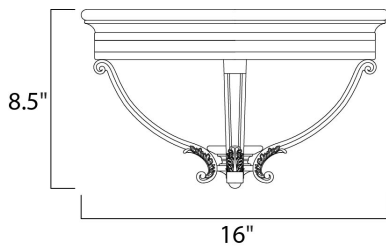

MEASUREMENTS

DIMENSION : 16" L x 16" W x 8.5" H
 HANGING WEIGHT : 9.02 lb

LAMPING

INPUT VOLTAGE : 120V
 BULB : 3 x 60W Incandescent E26 Medium , 180W Total
 BULB INCLUDED : (Not Included)
 DIMMABLE : Yes