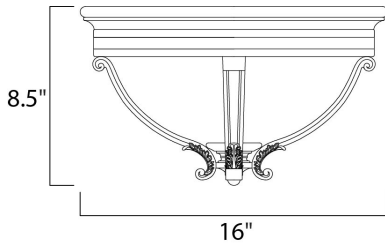

**MEASUREMENTS**

DIMENSION : 16" L x 16" W x 8.5" H  
 HANGING WEIGHT : 9.02 lb

**LAMPING**

INPUT VOLTAGE : 120V  
 BULB : 3 x 60W Incandescent E26 Medium , 180W Total  
 BULB INCLUDED : (Not Included)  
 DIMMABLE : Yes