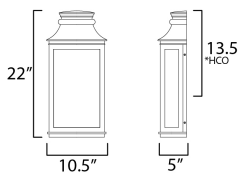

LAMPING

- BULB : 3 x 40W Incandescent E12 Candelabra , 120W Total
- BULB INCLUDED : (Not Included)