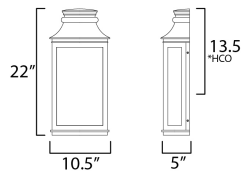

PRODUCT DESCRIPTION

Inspired by classic colonial design, these climate-tough pocket sconces offer traditional charm and stylish finish combinations. Clear glass allows unobstructed light output and visibility into the sconces with candlesticks that stand out in their off-white finish. While the outer frame is made in a textured Black Oxide finish, the interior plate is finished either in a matching finish or contrasting Antique Copper or Verdigris finish. Available as a one, two, or three-light wall sconce, this offering of pocket sconces presents another style of Vivex outdoor products complementing more traditional exteriors.