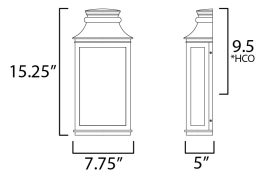

LAMPING

INPUT VOLTAGE : 120V
BULB : 2 x 40W Incandescent E12 Candelabra , 80W Total
BULB INCLUDED : (Not Included)