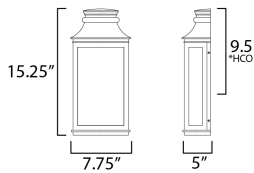

LAMPING

INPUT VOLTAGE : 120V
BULB : 2 x 40W Incandescent E12 Candelabra , 80W Total
BULB INCLUDED : (Not Included)