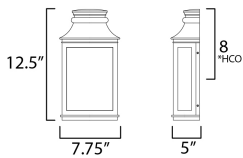

LAMPING

INPUT VOLTAGE : 120V
BULB : 1 x 60W Incandescent E26 Medium ,
BULB INCLUDED : (Not Included)
DIMMABLE :