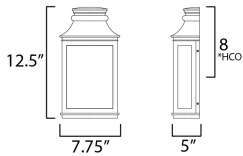

LAMPING

INPUT VOLTAGE : 120V
BULB : 1 x 60W Incandescent E26 Medium ,
BULB INCLUDED : (Not Included)
DIMMABLE :