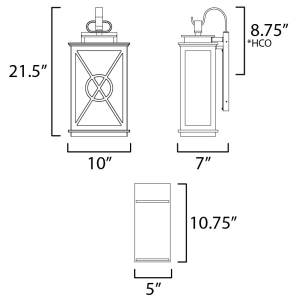

PRODUCT DESCRIPTION

Styled as a classic early American coach lantern, the Yorktown sconces offer an established exterior design aesthetic with the modern engineering to withstand the harshest climates. A crossing pattern of the material wraps clear glass panes that protects them and adds visual interest. Featured prominently on the back plate of these lanterns is a stainless-steel overlay in Antique Copper that evokes the historical reference embodied in the design and attractive contrast to the fixtures rated for wet locations.

MEASUREMENTS

DIMENSION : 10" W x 21.5" H x 7" Ext
BACK PLATE : 4.9" W x 10.9" H x 8.75" HCO
HANGING WEIGHT : 11 lb

LAMPING

INPUT VOLTAGE : 120V
BULB : 2 x 40W Incandescent E12 Candelabra , 80W Total
BULB INCLUDED : (Not Included)
DIMMABLE : Y
LIGHTING_DIRECTION : Up

FINISHES OPTION

Black/Aged Copper (ACPBK)

GLASS

Clear CL

MATERIAL

Vivex EPMM, Glass

RATINGS

cETLus
Wet Location

ADDITIONAL

INSTALL UP/DOWN: Vertical
OPERATING TEMPERATURE:
-20°C (-4°F), 40°C (104°F)

Always consult a qualified electrician before installing any lighting product.