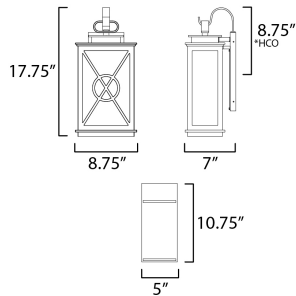

PRODUCT DESCRIPTION

Styled as a classic early American coach lantern, the Yorktown sconces offer an established exterior design aesthetic with the modern engineering to withstand the harshest climates. A crossing pattern of the material wraps clear glass panes that protects them and adds visual interest. Featured prominently on the back plate of these lanterns is a stainless-steel overlay in Antique Copper that evokes the historical reference embodied in the design and attractive contrast to the fixtures rated for wet locations.

MEASUREMENTS

DIMENSION : 8.75" W x 17.75" H x 7" Ext
BACK PLATE : 4.9" W x 10.9" H x 8.75" HCO
HANGING WEIGHT : 9.46 lb

LAMPING

INPUT VOLTAGE : 120V
BULB : 1 x 60W Incandescent E26 Medium , 60W Total
BULB INCLUDED : (Not Included)
DIMMABLE : Y
LIGHTING_DIRECTION : Down

FINISHES OPTION

Black/Aged Copper (ACPBK)

GLASS

Clear CL

MATERIAL

Vivex EPMM, Glass

RATINGS

cETLus
Wet Location

ADDITIONAL

INSTALL UP/DOWN: Vertical
OPERATING TEMPERATURE:
-20°C (-4°F), 40°C (104°F)

Always consult a qualified electrician before installing any lighting product.