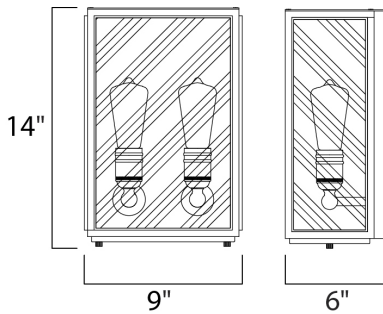

MEASUREMENTS

DIMENSION : 9" W x 14" H x 6" Ext
 BACK PLATE : 8.25" W x 12.75" H x 7" HCO
 HANGING WEIGHT : 7.92 lb

LAMPING

INPUT VOLTAGE : 120V
 BULB : 2 x 60W Incandescent E26 Medium , 120W Total
 BULB INCLUDED : (Not Included)
 DIMMABLE : Yes