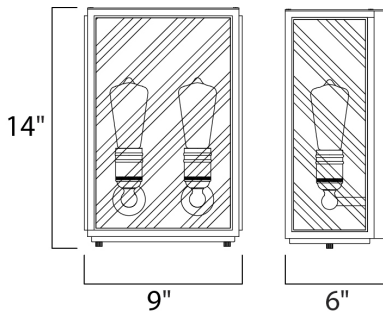

**MEASUREMENTS**

DIMENSION : 9" W x 14" H x 6" Ext  
 BACK PLATE : 8.25" W x 12.75" H x 7" HCO  
 HANGING WEIGHT : 7.92 lb

**LAMPING**

INPUT VOLTAGE : 120V  
 BULB : 2 x 60W Incandescent E26 Medium , 120W Total  
 BULB INCLUDED : (Not Included)  
 DIMMABLE : Yes