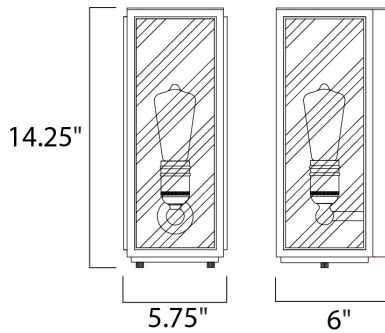

**MEASUREMENTS**

DIMENSION : 5.75" W x 14.25" H x 6" Ext  
 BACK PLATE : 5" W x 13.5" H x 7" HCO  
 HANGING WEIGHT : 6.16 lb

**LAMPING**

INPUT VOLTAGE : 120V  
 BULB : 1 x 60W Incandescent E26 Medium , 60W Total  
 BULB INCLUDED : (Not Included)  
 DIMMABLE : Yes