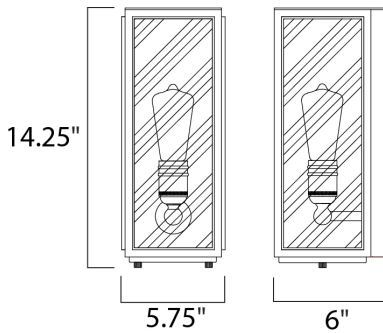

MEASUREMENTS

DIMENSION : 5.75" W x 14.25" H x 6" Ext
 BACK PLATE : 5" W x 13.5" H x 7" HCO
 HANGING WEIGHT : 6.16 lb

LAMPING

INPUT VOLTAGE : 120V
 BULB : 1 x 60W Incandescent E26 Medium , 60W Total
 BULB INCLUDED : (Not Included)
 DIMMABLE : Yes