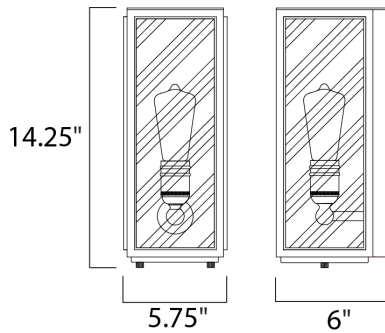

MEASUREMENTS

DIMENSION : 5.75" W x 14.25" H x 6" Ext
 BACK PLATE : 5" W x 13.5" H x 7" HCO
 HANGING WEIGHT : 6.16 lb

LAMPING

INPUT VOLTAGE : 120V
 BULB : 1 x 60W Incandescent E26 Medium , 60W Total
 BULB INCLUDED : (Not Included)
 DIMMABLE : Yes