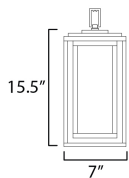

PRODUCT DESCRIPTION

A dual framed structure creates dimension on these outdoor lighting fixtures that is both contemporary and transitional. The construction consists of two frames of square tubing and squared components. The inner frame's Clear Seedy glass reduces glare from the light and appears dirt-free for longer periods. This is a comprehensive collection to brighten all areas of your outdoor space, available in various sized sconces as well as hanging and post configurations.

MEASUREMENTS

DIMENSION : 7" L x 7" W x 15.5" H
 CANOPY : 5" W x 1" H x 5" L
 HANGING WEIGHT : 5.06 lb

LAMPING

INPUT VOLTAGE : 120V
 BULB : 1 x 60W Incandescent E26 Medium , 60W Total
 BULB INCLUDED : (Not Included)
 DIMMABLE : Triac or ELV