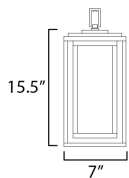

PRODUCT DESCRIPTION

A dual framed structure creates dimension on these outdoor lighting fixtures that is both contemporary and transitional. The construction consists of two frames of square tubing and squared components. The inner frame's Clear Seedy glass reduces glare from the light and appears dirt-free for longer periods. This is a comprehensive collection to brighten all areas of your outdoor space, available in various sized sconces as well as hanging and post configurations.

MEASUREMENTS

DIMENSION : 7" L x 7" W x 15.5" H
 CANOPY : 5" W x 1" H x 5" L
 HANGING WEIGHT : 5.06 lb

LAMPING

INPUT VOLTAGE : 120V
 BULB : 1 x 60W Incandescent E26 Medium , 60W Total
 BULB INCLUDED : (Not Included)
 DIMMABLE : Y