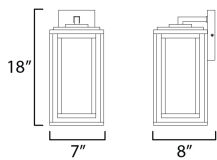

PRODUCT DESCRIPTION

A dual framed structure creates dimension on these outdoor lighting fixtures that is both contemporary and transitional. The construction consists of two frames of square tubing and squared components. The inner frame's Clear Seedy glass reduces glare from the light and appears dirt-free for longer periods. This is a comprehensive collection to brighten all areas of your outdoor space, available in various sized sconces as well as hanging and post configurations.

MEASUREMENTS

DIMENSION : 7" W x 18" H x 8" Ext
 BACK PLATE : 4.75" W x 6.5" H x 14.75" HCO
 HANGING WEIGHT : 5.48 lb

LAMPING

INPUT VOLTAGE : 120V
 BULB : 1 x 60W Incandescent E26 Medium , 60W Total
 BULB INCLUDED : (Not Included)
 DIMMABLE : Y
 LIGHTING_DIRECTION : Down