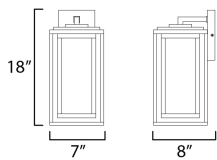

PRODUCT DESCRIPTION

A dual framed structure creates dimension on these outdoor lighting fixtures that is both contemporary and transitional. The construction consists of two frames of square tubing and squared components. The inner frame's Clear Seedy glass reduces glare from the light and appears dirt-free for longer periods. This is a comprehensive collection to brighten all areas of your outdoor space, available in various sized sconces as well as hanging and post configurations.

MEASUREMENTS

DIMENSION : 7" W x 18" H x 8" Ext
 BACK PLATE : 4.75" W x 6.5" H x 14.75" HCO
 HANGING WEIGHT : 5.48 lb

LAMPING

INPUT VOLTAGE : 120V
 BULB : 1 x 60W Incandescent E26 Medium , 60W Total
 BULB INCLUDED : (Not Included)
 DIMMABLE : Triac or ELV
 LIGHTING_DIRECTION : Down