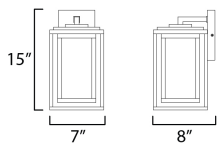

PRODUCT DESCRIPTION

A dual framed structure creates dimension on these outdoor lighting fixtures that is both contemporary and transitional. The construction consists of two frames of square tubing and squared components. The inner frame's Clear Seedy glass reduces glare from the light and appears dirt-free for longer periods. This is a comprehensive collection to brighten all areas of your outdoor space, available in various sized sconces as well as hanging and post configurations.

MEASUREMENTS

DIMENSION : 7" W x 15" H x 8" Ext
 BACK PLATE : 4.75" W x 6.5" H x 11.75" HCO
 HANGING WEIGHT : 4.73 lb

LAMPING

INPUT VOLTAGE : 120V
 BULB : 1 x 60W Incandescent E26 Medium , 60W Total
 BULB INCLUDED : (Not Included)
 DIMMABLE : Y
 LIGHTING_DIRECTION : Down