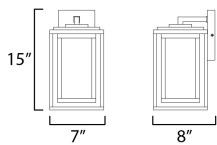

PRODUCT DESCRIPTION

A dual framed structure creates dimension on these outdoor lighting fixtures that is both contemporary and transitional. The construction consists of two frames of square tubing and squared components. The inner frame's Clear Seedy glass reduces glare from the light and appears dirt-free for longer periods. This is a comprehensive collection to brighten all areas of your outdoor space, available in various sized sconces as well as hanging and post configurations.

MEASUREMENTS

DIMENSION : 7" W x 15" H x 8" Ext
 BACK PLATE : 4.75" W x 6.5" H x 11.75" HCO
 HANGING WEIGHT : 4.73 lb

LAMPING

INPUT VOLTAGE : 120V
 BULB : 1 x 60W Incandescent E26 Medium , 60W Total
 BULB INCLUDED : (Not Included)
 DIMMABLE : Y
 LIGHTING_DIRECTION : Down