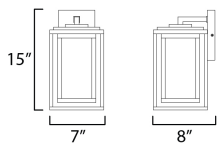

**PRODUCT DESCRIPTION**

A dual framed structure creates dimension on these outdoor lighting fixtures that is both contemporary and transitional. The construction consists of two frames of square tubing and squared components. The inner frame's Clear Seedy glass reduces glare from the light and appears dirt-free for longer periods. This is a comprehensive collection to brighten all areas of your outdoor space, available in various sized sconces as well as hanging and post configurations.

**MEASUREMENTS**

DIMENSION : 7" W x 15" H x 8" Ext  
 BACK PLATE : 4.75" W x 6.5" H x 11.75" HCO  
 HANGING WEIGHT : 4.73 lb

**LAMPING**

INPUT VOLTAGE : 120V  
 BULB : 1 x 60W Incandescent E26 Medium , 60W Total  
 BULB INCLUDED : (Not Included)  
 DIMMABLE : Y  
 LIGHTING\_DIRECTION : Down