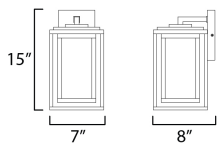

**PRODUCT DESCRIPTION**

A dual framed structure creates dimension on these outdoor lighting fixtures that is both contemporary and transitional. The construction consists of two frames of square tubing and squared components. The inner frame's Clear Seedy glass reduces glare from the light and appears dirt-free for longer periods. This is a comprehensive collection to brighten all areas of your outdoor space, available in various sized sconces as well as hanging and post configurations.

**MEASUREMENTS**

DIMENSION : 7" W x 15" H x 8" Ext  
 BACK PLATE : 4.75" W x 6.5" H x 11.75" HCO  
 HANGING WEIGHT : 4.73 lb

**LAMPING**

INPUT VOLTAGE : 120V  
 BULB : 1 x 60W Incandescent E26 Medium , 60W Total  
 BULB INCLUDED : (Not Included)  
 DIMMABLE : Triac or ELV  
 LIGHTING\_DIRECTION : Down