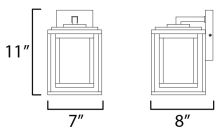

**PRODUCT DESCRIPTION**

A dual framed structure creates dimension on these outdoor lighting fixtures that is both contemporary and transitional. The construction consists of two frames of square tubing and squared components. The inner frame's Clear Seedy glass reduces glare from the light and appears dirt-free for longer periods. This is a comprehensive collection to brighten all areas of your outdoor space, available in various sized sconces as well as hanging and post configurations.

**MEASUREMENTS**

DIMENSION : 7" W x 11" H x 8" Ext  
 BACK PLATE : 4.75" W x 6.5" H x 7.75" HCO  
 HANGING WEIGHT : 3.65 lb

**LAMPING**

INPUT VOLTAGE : 120V  
 BULB : 1 x 60W Incandescent E26 Medium , 60W Total  
 BULB INCLUDED : (Not Included)  
 DIMMABLE : Y  
 LIGHTING\_DIRECTION : Down