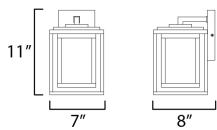

PRODUCT DESCRIPTION

A dual framed structure creates dimension on these outdoor lighting fixtures that is both contemporary and transitional. The construction consists of two frames of square tubing and squared components. The inner frame's Clear Seedy glass reduces glare from the light and appears dirt-free for longer periods. This is a comprehensive collection to brighten all areas of your outdoor space, available in various sized sconces as well as hanging and post configurations.

MEASUREMENTS

DIMENSION : 7" W x 11" H x 8" Ext
 BACK PLATE : 4.75" W x 6.5" H x 7.75" HCO
 HANGING WEIGHT : 3.65 lb

LAMPING

INPUT VOLTAGE : 120V
 BULB : 1 x 60W Incandescent E26 Medium , 60W Total
 BULB INCLUDED : (Not Included)
 DIMMABLE : Y
 LIGHTING_DIRECTION : Down