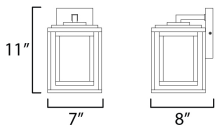

**PRODUCT DESCRIPTION**

A dual framed structure creates dimension on these outdoor lighting fixtures that is both contemporary and transitional. The construction consists of two frames of square tubing and squared components. The inner frame's Clear Seedy glass reduces glare from the light and appears dirt-free for longer periods. This is a comprehensive collection to brighten all areas of your outdoor space, available in various sized sconces as well as hanging and post configurations.

**MEASUREMENTS**

DIMENSION : 7" W x 11" H x 8" Ext  
 BACK PLATE : 4.75" W x 6.5" H x 7.75" HCO  
 HANGING WEIGHT : 3.65 lb

**LAMPING**

INPUT VOLTAGE : 120V  
 BULB : 1 x 60W Incandescent E26 Medium , 60W Total  
 BULB INCLUDED : (Not Included)  
 DIMMABLE : Triac or ELV  
 LIGHTING\_DIRECTION : Down