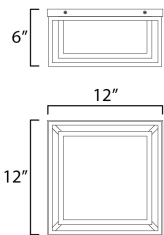

**PRODUCT DESCRIPTION**

A dual framed structure creates dimension on these outdoor lighting fixtures that is both contemporary and transitional. The construction consists of two frames of square tubing and squared components. The inner frame's Clear Seedy glass reduces glare from the light and appears dirt-free for longer periods. This is a comprehensive collection to brighten all areas of your outdoor space, available in various sized sconces as well as hanging and post configurations.

**MEASUREMENTS**

DIMENSION : 12" L x 12" W x 6" H  
 HANGING WEIGHT : 5.61 lb

**LAMPING**

INPUT VOLTAGE : 120V  
 BULB : 2 x 60W Incandescent E26 Medium , 120W Total  
 BULB INCLUDED : (Not Included)  
 DIMMABLE : Y