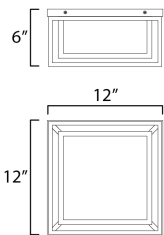

PRODUCT DESCRIPTION

A dual framed structure creates dimension on these outdoor lighting fixtures that is both contemporary and transitional. The construction consists of two frames of square tubing and squared components. The inner frame's Clear Seedy glass reduces glare from the light and appears dirt-free for longer periods. This is a comprehensive collection to brighten all areas of your outdoor space, available in various sized sconces as well as hanging and post configurations.

MEASUREMENTS

DIMENSION : 12" L x 12" W x 6" H
 HANGING WEIGHT : 5.61 lb

LAMPING

INPUT VOLTAGE : 120V
 BULB : 2 x 60W Incandescent E26 Medium , 120W Total
 BULB INCLUDED : (Not Included)
 DIMMABLE : Y

FINISHES OPTION