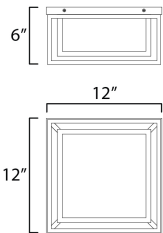

PRODUCT DESCRIPTION

A dual framed structure creates dimension on these outdoor lighting fixtures that is both contemporary and transitional. The construction consists of two frames of square tubing and squared components. The inner frame's Clear Seedy glass reduces glare from the light and appears dirt-free for longer periods. This is a comprehensive collection to brighten all areas of your outdoor space, available in various sized sconces as well as hanging and post configurations.

MEASUREMENTS

DIMENSION : 12" L x 12" W x 6" H
 HANGING WEIGHT : 5.61 lb

LAMPING

INPUT VOLTAGE : 120V
 BULB : 2 x 60W Incandescent E26 Medium , 120W Total
 BULB INCLUDED : (Not Included)
 DIMMABLE : Triac or ELV