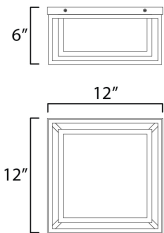

PRODUCT DESCRIPTION

A dual framed structure creates dimension on these outdoor lighting fixtures that is both contemporary and transitional. The construction consists of two frames of square tubing and squared components. The inner frame's Clear Seedy glass reduces glare from the light and appears dirt-free for longer periods. This is a comprehensive collection to brighten all areas of your outdoor space, available in various sized sconces as well as hanging and post configurations.

MEASUREMENTS

DIMENSION : 12" L x 12" W x 6" H
 HANGING WEIGHT : 5.61 lb

LAMPING

INPUT VOLTAGE : 120V
 BULB : 2 x 60W Incandescent E26 Medium , 120W Total
 BULB INCLUDED : (Not Included)
 DIMMABLE : Y

FINISHES OPTION