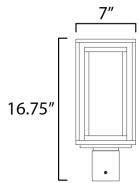

**PRODUCT DESCRIPTION**

A dual framed structure creates dimension on these outdoor lighting fixtures that is both contemporary and transitional. The construction consists of two frames of square tubing and squared components. The inner frame's Clear Seedy glass reduces glare from the light and appears dirt-free for longer periods. This is a comprehensive collection to brighten all areas of your outdoor space, available in various sized sconces as well as hanging and post configurations.

**MEASUREMENTS**

DIMENSION : 7" L x 7" W x 16.75" H  
 HANGING WEIGHT : 4.42 lb

**LAMPING**

INPUT VOLTAGE : 120V  
 BULB : 1 x 60W Incandescent E26 Medium , 60W Total  
 BULB INCLUDED : (Not Included)  
 DIMMABLE : Y