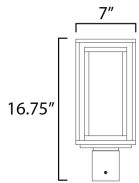

PRODUCT DESCRIPTION

A dual framed structure creates dimension on these outdoor lighting fixtures that is both contemporary and transitional. The construction consists of two frames of square tubing and squared components. The inner frame's Clear Seedy glass reduces glare from the light and appears dirt-free for longer periods. This is a comprehensive collection to brighten all areas of your outdoor space, available in various sized sconces as well as hanging and post configurations.

MEASUREMENTS

DIMENSION : 7" L x 7" W x 16.75" H
 HANGING WEIGHT : 4.42 lb

LAMPING

INPUT VOLTAGE : 120V
 BULB : 1 x 60W Incandescent E26 Medium , 60W Total
 BULB INCLUDED : (Not Included)
 DIMMABLE : Triac or ELV