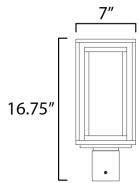

PRODUCT DESCRIPTION

A dual framed structure creates dimension on these outdoor lighting fixtures that is both contemporary and transitional. The construction consists of two frames of square tubing and squared components. The inner frame's Clear Seedy glass reduces glare from the light and appears dirt-free for longer periods. This is a comprehensive collection to brighten all areas of your outdoor space, available in various sized sconces as well as hanging and post configurations.

MEASUREMENTS

DIMENSION : 7" L x 7" W x 16.75" H
 HANGING WEIGHT : 4.42 lb

LAMPING

INPUT VOLTAGE : 120V
 BULB : 1 x 60W Incandescent E26 Medium , 60W Total
 BULB INCLUDED : (Not Included)
 DIMMABLE : Y

FINISHES OPTION