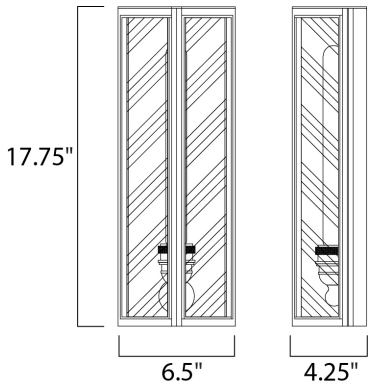

MEASUREMENTS

DIMENSION : 6.5" W x 17.75" H x 4.25" Ext
 BACK PLATE : 5.75" W x 17.5" H x 8.75" HCO
 HANGING WEIGHT : 4.18 lb

LAMPING

INPUT VOLTAGE : 120V
 BULB : 1 x 60W Incandescent E26 Medium , 60W Total
 BULB INCLUDED : (Not Included)
 DIMMABLE : Yes
 LIGHTING_DIRECTION : Up