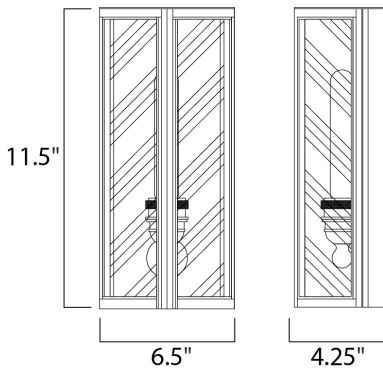

MEASUREMENTS

DIMENSION : 6.5" W x 11.5" H x 4.25" Ext
 BACK PLATE : 5.5" W x 14.25" H x 7.25" HCO
 HANGING WEIGHT : 5.06 lb

LAMPING

INPUT VOLTAGE : 120V
 BULB : 1 x 60W Incandescent E26 Medium , 60W Total
 BULB INCLUDED : (Not Included)
 DIMMABLE : Yes
 LIGHTING_DIRECTION : Up