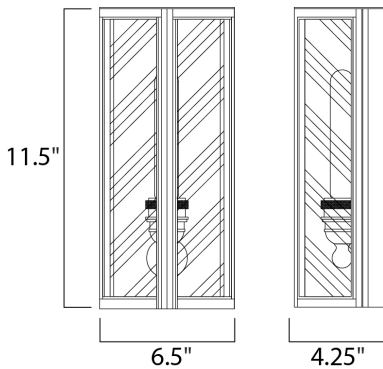

**MEASUREMENTS**

DIMENSION : 6.5" W x 11.5" H x 4.25" Ext  
 BACK PLATE : 5.5" W x 14.25" H x 7.25" HCO  
 HANGING WEIGHT : 5.06 lb

**LAMPING**

INPUT VOLTAGE : 120V  
 BULB : 1 x 60W Incandescent E26 Medium , 60W Total  
 BULB INCLUDED : (Not Included)  
 DIMMABLE : Yes  
 LIGHTING\_DIRECTION : Up