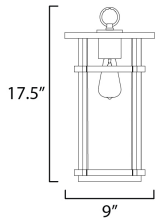

**MEASUREMENTS**

DIMENSION : 9" W x 17.5" H  
 CANOPY : 5.25" W x 0.75" H  
 HANGING WEIGHT : 5.06 lb

**LAMPING**

INPUT VOLTAGE : 120V  
 BULB : 1 x 60W Incandescent E26 Medium , 60W Total  
 BULB INCLUDED : (Not Included)  
 DIMMABLE : Y