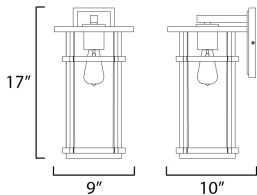

**MEASUREMENTS**

DIMENSION : 9" W x 17" H x 10" Ext  
 BACK PLATE : 4.75" W x 8" H x 13" HCO  
 HANGING WEIGHT : 4.97 lb

**LAMPING**

INPUT VOLTAGE : 120V  
 BULB : 1 x 60W Incandescent E26 Medium , 60W Total  
 BULB INCLUDED : (Not Included)  
 DIMMABLE : Y