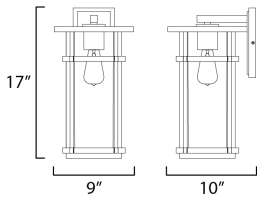

MEASUREMENTS

DIMENSION : 9" W x 17" H x 10" Ext
 BACK PLATE : 4.75" W x 8" H x 13" HCO
 HANGING WEIGHT : 4.97 lb

LAMPING

INPUT VOLTAGE : 120V
 BULB : 1 x 60W Incandescent E26 Medium , 60W Total
 BULB INCLUDED : (Not Included)
 DIMMABLE : Y