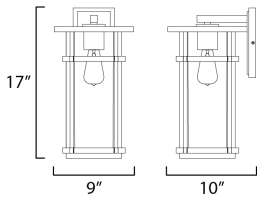

**MEASUREMENTS**

DIMENSION : 9" W x 17" H x 10" Ext  
 BACK PLATE : 4.75" W x 8" H x 13" HCO  
 HANGING WEIGHT : 4.97 lb

**LAMPING**

INPUT VOLTAGE : 120V  
 BULB : 1 x 60W Incandescent E26 Medium , 60W Total  
 BULB INCLUDED : (Not Included)  
 DIMMABLE : Y