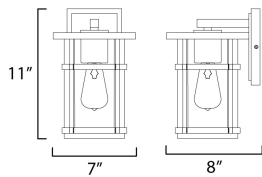

**MEASUREMENTS**

DIMENSION : 7" W x 11" H x 8" Ext  
 BACK PLATE : 4.75" W x 6.5" H x 7.75" HCO  
 HANGING WEIGHT : 2.55 lb

**LAMPING**

INPUT VOLTAGE : 120V  
 BULB : 1 x 60W Incandescent E26 Medium , 60W Total  
 BULB INCLUDED : (Not Included)  
 DIMMABLE : Y