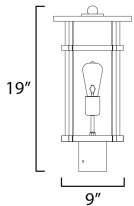

MEASUREMENTS

DIMENSION : 9" W x 19" H
 HANGING WEIGHT : 4.18 lb

LAMPING

INPUT VOLTAGE : 120V
 BULB : 1 x 60W Incandescent E26 Medium , 60W Total
 BULB INCLUDED : (Not Included)
 DIMMABLE : Y

FINISHES OPTION