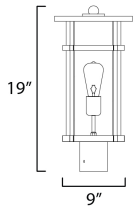

**MEASUREMENTS**

DIMENSION : 9" W x 19" H  
 HANGING WEIGHT : 4.18 lb

**LAMPING**

INPUT VOLTAGE : 120V  
 BULB : 1 x 60W Incandescent E26 Medium , 60W Total  
 BULB INCLUDED : (Not Included)  
 DIMMABLE : Y