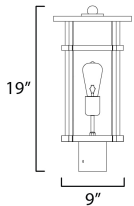

**MEASUREMENTS**

DIMENSION : 9" W x 19" H  
 HANGING WEIGHT : 4.18 lb

**LAMPING**

INPUT VOLTAGE : 120V  
 BULB : 1 x 60W Incandescent E26 Medium , 60W Total  
 BULB INCLUDED : (Not Included)  
 DIMMABLE : Y