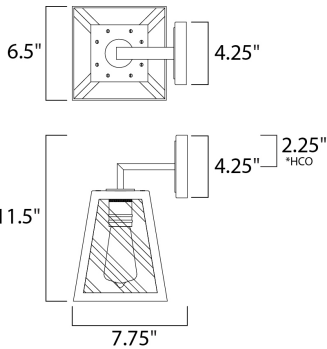

PRODUCT DESCRIPTION

These all aluminum outdoor fixtures provide a minimalistic approach to exterior home lighting. Finished in Oil Rubbed Bronze with Clear glass, this design works well with a wide variety of design from Craftsman to contemporary.

MEASUREMENTS

DIMENSION : 6.5" W x 11.5" H x 7.75" Ext
BACK PLATE : 4.25" W x 4.25" H x 2.25" HCO
HANGING WEIGHT : 3.1 lb

LAMPING

INPUT VOLTAGE : 120V
BULB : 1 x 60W Incandescent E26 Medium , 60W Total
BULB INCLUDED : (Not Included)
DIMMABLE : Yes
LIGHTING_DIRECTION : Down

FINISHES OPTION

Oil Rubbed Bronze (OI)

GLASS

Clear CL

MATERIAL

Aluminum, Glass

RATINGS

cETLus
Wet Location

ADDITIONAL

INSTALL UP/DOWN: Down
OPERATING TEMPERATURE:
-20°C (-4°F), 40°C (104°F)

Always consult a qualified electrician before installing any lighting product.