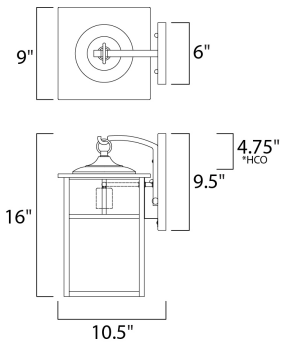

PRODUCT DESCRIPTION

Coldwater is a traditional, craftsman/mission style collection from Maxim Lighting International in Burnished with Honey glass.

MEASUREMENTS

DIMENSION : 9" W x 16" H x 10" Ext
BACK PLATE : 6" W x 9.5" H x 4.75" HCO
HANGING WEIGHT : 6.24 lb

LAMPING

INPUT VOLTAGE : 120V
BULB : 1 x 60W Incandescent E26 Medium , 60W Total
BULB INCLUDED : (Not Included)
DIMMABLE : Yes

FINISHES OPTION

- Black (BK)
- Burnished (BU)

GLASS

White WT

MATERIAL

Aluminum, Glass

RATINGS

cETLus
Wet Location

ADDITIONAL

OPERATING TEMPERATURE:
-20°C (-4°F), 40°C (104°F)

PHOTOMETRIC: Report Found Online

Always consult a qualified electrician before installing any lighting product.