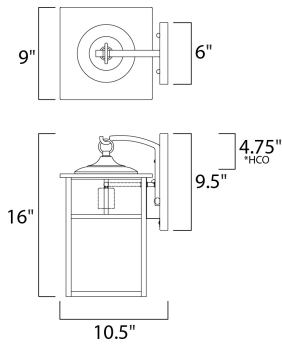

PRODUCT DESCRIPTION

Coldwater is a traditional, craftsman/mission style collection from Maxim Lighting International in Burnished with Honey glass.

MEASUREMENTS

DIMENSION : 9" W x 16" H x 10" Ext
BACK PLATE : 6" W x 9.5" H x 4.75" HCO
HANGING WEIGHT : 6.24 lb

LAMPING

INPUT VOLTAGE : 120V
BULB : 1 x 60W Incandescent E26 Medium , 60W Total
BULB INCLUDED : (Not Included)
DIMMABLE : Yes

FINISHES OPTION

- Black (BK)
- Burnished (BU)

GLASS

Honey HO

MATERIAL

Aluminum, Glass

RATINGS

cETLus
Wet Location

ADDITIONAL

OPERATING TEMPERATURE:
-20°C (-4°F), 40°C (104°F)

PHOTOMETRIC: Report Found Online

Always consult a qualified electrician before installing any lighting product.