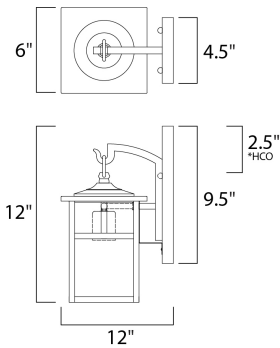

PRODUCT DESCRIPTION

Coldwater is a traditional, craftsman/mission style collection from Maxim Lighting International in Burnished with Honey glass.

MEASUREMENTS

DIMENSION : 6" W x 12" H x 7.75" Ext
BACK PLATE : 4.5" W x 9.5" H x 2.5" HCO
HANGING WEIGHT : 2.25 lb

LAMPING

INPUT VOLTAGE : 120V
BULB : 1 x 60W Incandescent E26 Medium , 60W Total
BULB INCLUDED : (Not Included)
DIMMABLE : Yes

FINISHES OPTION

- Black (BK)
- Burnished (BU)

GLASS

White WT

MATERIAL

Aluminum, Glass

RATINGS

cETLus
Wet Location

ADDITIONAL

OPERATING TEMPERATURE:
-20°C (-4°F), 40°C (104°F)

Always consult a qualified electrician before installing any lighting product.