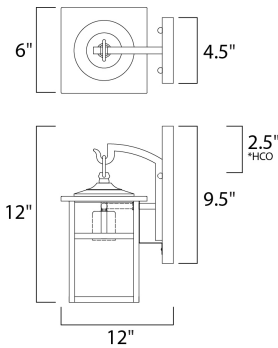

PRODUCT DESCRIPTION

Coldwater is a traditional, craftsman/mission style collection from Maxim Lighting International in Burnished with Honey glass.

MEASUREMENTS

DIMENSION : 6" W x 12" H x 7.75" Ext
BACK PLATE : 4.5" W x 9.5" H x 2.5" HCO
HANGING WEIGHT : 2.25 lb

LAMPING

INPUT VOLTAGE : 120V
BULB : 1 x 60W Incandescent E26 Medium , 60W Total
BULB INCLUDED : (Not Included)
DIMMABLE : Yes

FINISHES OPTION

- Black (BK)
- Burnished (BU)

GLASS

White WT

MATERIAL

Aluminum, Glass

RATINGS

cETLus
Wet Location

ADDITIONAL

OPERATING TEMPERATURE:
-20°C (-4°F), 40°C (104°F)

Always consult a qualified electrician before installing any lighting product.