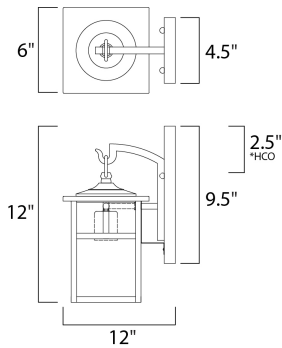

PRODUCT DESCRIPTION

Coldwater is a traditional, craftsman/mission style collection from Maxim Lighting International in Burnished with Honey glass.

MEASUREMENTS

DIMENSION : 6" W x 12" H x 7.75" Ext
BACK PLATE : 4.5" W x 9.5" H x 2.5" HCO
HANGING WEIGHT : 2.25 lb

LAMPING

INPUT VOLTAGE : 120V
BULB : 1 x 60W Incandescent E26 Medium , 60W Total
BULB INCLUDED : (Not Included)
DIMMABLE : Yes

FINISHES OPTION

- Black (BK)
- Burnished (BU)

GLASS

Honey HO

MATERIAL

Aluminum, Glass

RATINGS

cETLus
Wet Location

ADDITIONAL

OPERATING TEMPERATURE:
-20°C (-4°F), 40°C (104°F)

Always consult a qualified electrician before installing any lighting product.