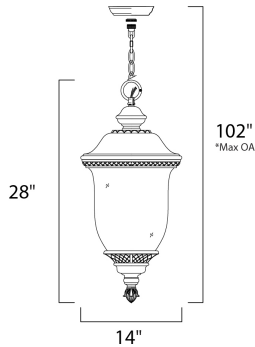

\*max overall height of fixture

**MEASUREMENTS**

DIMENSION : 14" L x 14" W x 28" H  
 MAX OAH : 102" OAH  
 HANGING WEIGHT : 11 lb

**LAMPING**

INPUT VOLTAGE : 120V  
 BULB : 3 x 40W Incandescent E12 Candelabra , 120W Total  
 BULB INCLUDED : (Not Included)  
 DIMMABLE : Yes