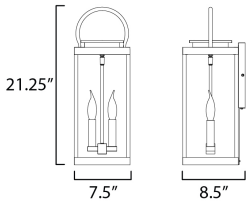

**MEASUREMENTS**

DIMENSION : 7.5" W x 21.25" H x 8.5" Ext  
 BACK PLATE : 7.5" W x 8.75" H x 12" HCO  
 HANGING WEIGHT : 7.986 lb

**LAMPING**

INPUT VOLTAGE : 120V  
 BULB : 2 x 60W Incandescent E12 Candelabra , 120W Total  
 BULB INCLUDED : (Not Included)  
 DIMMABLE : Y