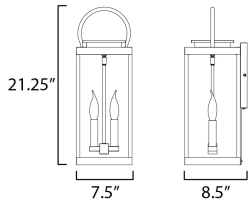

**MEASUREMENTS**

DIMENSION : 7.5" W x 21.25" H x 8.5" Ext  
 BACK PLATE : 7.5" W x 8.75" H x 12" HCO  
 HANGING WEIGHT : 7.986 lb

**LAMPING**

INPUT VOLTAGE : 120V  
 BULB : 2 x 60W Incandescent E12 Candelabra , 120W Total  
 BULB INCLUDED : (Not Included)  
 DIMMABLE : Y