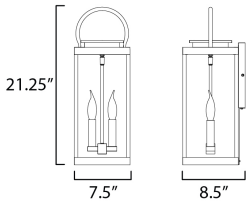

**MEASUREMENTS**

DIMENSION : 7.5" W x 21.25" H x 8.5" Ext  
 BACK PLATE : 7.5" W x 8.75" H x 12" HCO  
 HANGING WEIGHT : 7.99 lb

**LAMPING**

INPUT VOLTAGE : 120V  
 BULB : 2 x 60W Incandescent E12 Candelabra , 120W Total  
 BULB INCLUDED : (Not Included)  
 DIMMABLE : Y