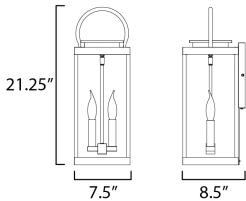

MEASUREMENTS

DIMENSION : 7.5" W x 21.25" H x 8.5" Ext
 BACK PLATE : 7.5" W x 8.75" H x 12" HCO
 HANGING WEIGHT : 7.99 lb

LAMPING

INPUT VOLTAGE : 120V
 BULB : 2 x 60W Incandescent E12 Candelabra , 120W Total
 BULB INCLUDED : (Not Included)
 DIMMABLE : Y