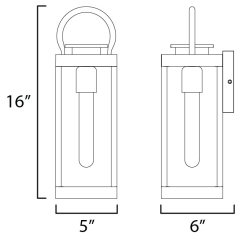

MEASUREMENTS

DIMENSION : 5" W x 16" H x 6" Ext
 BACK PLATE : 5" W x 5" H x 9.5" HCO
 HANGING WEIGHT : 3.78 lb

LAMPING

INPUT VOLTAGE : 120V
 BULB : 1 x 60W Incandescent E26 Medium , 60W Total
 BULB INCLUDED : (Not Included)
 DIMMABLE : Y