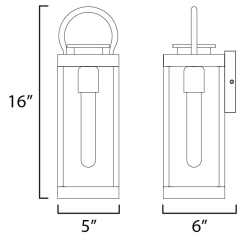

MEASUREMENTS

DIMENSION : 5" W x 16" H x 6" Ext
 BACK PLATE : 5" W x 5" H x 9.5" HCO
 HANGING WEIGHT : 3.78 lb

LAMPING

INPUT VOLTAGE : 120V
 BULB : 1 x 60W Incandescent E26 Medium , 60W Total
 BULB INCLUDED : (Not Included)
 DIMMABLE : Y