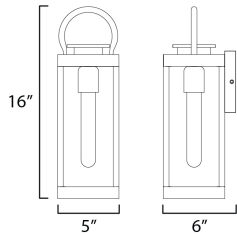

LAMPING

- INPUT VOLTAGE : 120V
- BULB : 1 x 60W Incandescent E26 Medium , 60W Total
- BULB INCLUDED : (Not Included)
- DIMMABLE : Y