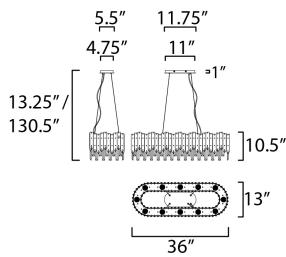

**MEASUREMENTS**

DIMENSION : 13" L x 36" W x 10.5" H  
 MAX OAH : 130.5" OAH  
 CANOPY : 4.75" W x 1" H x 11" L  
 HANGING WEIGHT : 26.2 lb

**LAMPING**

INPUT VOLTAGE : 120V  
 LUMENS : 5,400 Rated (5,300 Del.)  
 BULB : 12 x 7W LED GU10 , 84W Total  
 BULB INCLUDED : (Included)  
 DIMMABLE : Yes  
 CRI : 90 CRI  
 COLOR\_TEMP : 3000K