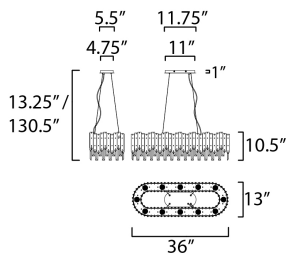

MEASUREMENTS

DIMENSION : 13" L x 36" W x 10.5" H
 MAX OAH : 130.5" OAH
 CANOPY : 4.75" W x 1" H x 11" L
 HANGING WEIGHT : 26.2 lb

LAMPING

INPUT VOLTAGE : 120V
 LUMENS : 5,400 Rated (5,300 Del.)
 BULB : 12 x 7W LED GU10 , 84W Total
 BULB INCLUDED : (Included)
 DIMMABLE : Yes
 CRI : 90 CRI
 COLOR_TEMP : 3000K