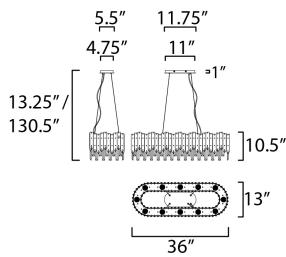

MEASUREMENTS

- DIMENSION : 13" L x 36" W x 10.5" H
- MAX OAH : 130.5" OAH
- CANOPY : 4.75" W x 1" H x 11" L
- HANGING WEIGHT : 26.2 lb

LAMPING

- INPUT VOLTAGE : 120V
- LUMENS : 5,400 Rated (5,300 Del.)
- BULB : 12 x 7W LED GU10 , 84W Total
- BULB INCLUDED : (Included)
- DIMMABLE : Yes
- CRI : 90 CRI
- COLOR_TEMP : 3000K