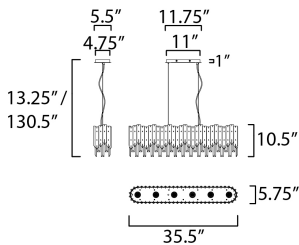

MEASUREMENTS

DIMENSION : 6" L x 35.75" W x 10.5" H
 MAX OAH : 130.5" OAH
 CANOPY : 4.75" W x 1" H x 11" L
 HANGING WEIGHT : 14.17 lb

LAMPING

INPUT VOLTAGE : 120V
 LUMENS : 2,700 Rated (2,600 Del.)
 BULB : 6 x 7W LED GU10 , 42W Total
 BULB INCLUDED : (Included)
 DIMMABLE : Yes
 CRI : 90 CRI
 COLOR_TEMP : 3000K