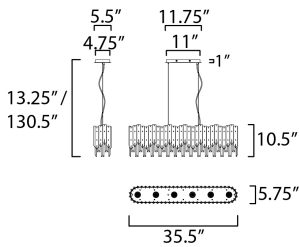

MEASUREMENTS

DIMENSION : 6" L x 35.75" W x 10.5" H
 MAX OAH : 130.5" OAH
 CANOPY : 4.75" W x 1" H x 11" L
 HANGING WEIGHT : 14.17 lb

LAMPING

INPUT VOLTAGE : 120V
 LUMENS : 2,700 Rated (2,600 Del.)
 BULB : 6 x 7W LED GU10 , 42W Total
 BULB INCLUDED : (Included)
 DIMMABLE : Yes
 CRI : 90 CRI
 COLOR_TEMP : 3000K