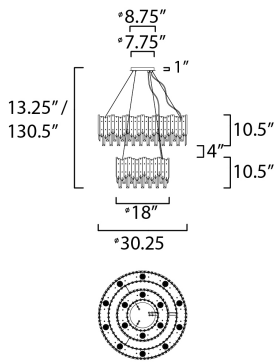

**MEASUREMENTS**

DIMENSION : 30.25" L x 30.25" W x 10.5" H  
 CANOPY : 7.75" W x 1" H x 7.75" L  
 HANGING WEIGHT : 47.08 lb

**LAMPING**

INPUT VOLTAGE : 120V  
 LUMENS : 7,200 Rated (6,800 Del.)  
 BULB : 16 x 7W LED GU10 , 112W Total  
 BULB INCLUDED : (Included)  
 DIMMABLE : Yes  
 CRI : 90 CRI  
 COLOR\_TEMP : 3000K