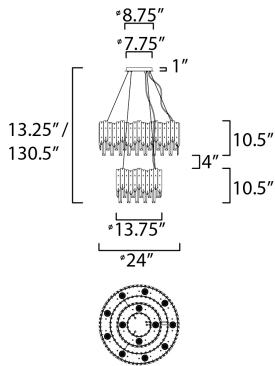

MEASUREMENTS

- DIMENSION : 24" L x 24" W x 10.5" H
- CANOPY : 7.75" W x 1" H x 7.75" L
- HANGING WEIGHT : 36.08 lb

LAMPING

- INPUT VOLTAGE : 120V
- LUMENS : 5,850 Rated (5,750 Del.)
- BULB : 13 x 7W LED GU10 , 91W Total
- BULB INCLUDED : (Included)
- DIMMABLE : Yes
- CRI : 90 CRI
- COLOR_TEMP : 3000K