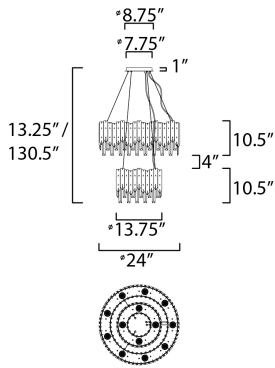

MEASUREMENTS

DIMENSION : 24" L x 24" W x 10.5" H
 CANOPY : 7.75" W x 1" H x 7.75" L
 HANGING WEIGHT : 36.08 lb

LAMPING

INPUT VOLTAGE : 120V
 LUMENS : 5,850 Rated (5,750 Del.)
 BULB : 13 x 7W LED GU10 , 91W Total
 BULB INCLUDED : (Included)
 DIMMABLE : Yes
 CRI : 90 CRI
 COLOR_TEMP : 3000K