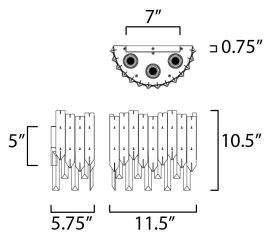

PRODUCT DESCRIPTION

An exquisite collection featuring V-shaped stainless panels that trace a drum shade along cascading rows of Beveled Crystal prisms. The crystal shimmers under the light of replaceable LED reflector lamps. This updated crystal design will be at home in anywhere from traditional to contemporary settings.

MEASUREMENTS

DIMENSION : 10.5" L x 11.45" W x 10.5" H x 5.75" Ext
 MAX OAH : 5" W x 0.75" H
 HANGING WEIGHT : 3.56 lb

LAMPING

INPUT VOLTAGE : 120V
 LUMENS : 1,350 Rated (1,250 Del.)
 BULB : 3 x 7W LED GU10 , 21W Total
 BULB INCLUDED : (Included)
 DIMMABLE : Yes
 CRI : 90 CRI
 COLOR_TEMP : 3000K
 LIGHTING_DIRECTION : Indirect