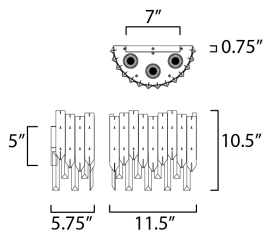

**PRODUCT DESCRIPTION**

An exquisite collection featuring V-shaped stainless panels that trace a drum shade along cascading rows of Beveled Crystal prisms. The crystal shimmers under the light of replaceable LED reflector lamps. This updated crystal design will be at home in anywhere from traditional to contemporary settings.

**MEASUREMENTS**

DIMENSION : 10.5" L x 11.45" W x 10.5" H x 5.75" Ext  
 MAX OAH : 5" W x 0.75" H  
 HANGING WEIGHT : 3.56 lb

**LAMPING**

INPUT VOLTAGE : 120V  
 LUMENS : 1,350 Rated (1,250 Del.)  
 BULB : 3 x 7W LED GU10 , 21W Total  
 BULB INCLUDED : (Included)  
 DIMMABLE : Yes  
 CRI : 90 CRI  
 COLOR\_TEMP : 3000K  
 LIGHTING\_DIRECTION : Indirect