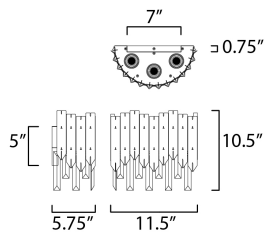

PRODUCT DESCRIPTION

An exquisite collection featuring V-shaped stainless panels that trace a drum shade along cascading rows of Beveled Crystal prisms. The crystal shimmers under the light of replaceable LED reflector lamps. This updated crystal design will be at home in anywhere from traditional to contemporary settings.

MEASUREMENTS

DIMENSION : 10.5" L x 11.45" W x 10.5" H x 5.75" Ext
 MAX OAH : 5" W x 0.75" H
 HANGING WEIGHT : 3.56 lb

LAMPING

INPUT VOLTAGE : 120V
 LUMENS : 1,350 Rated (1,250 Del.)
 BULB : 3 x 7W LED GU10 , 21W Total
 BULB INCLUDED : (Included)
 DIMMABLE : Yes
 CRI : 90 CRI
 COLOR_TEMP : 3000K
 LIGHTING_DIRECTION : Indirect