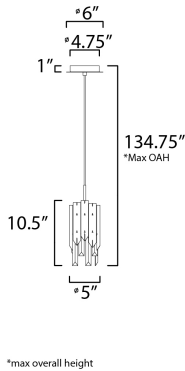

MEASUREMENTS

DIMENSION : 6" L x 6" W x 10.5" H
 MAX OAH : 130.5" OAH
 CANOPY : 4.75" W x 1" H x 4.75" L
 HANGING WEIGHT : 4.03 lb

LAMPING

INPUT VOLTAGE : 120V
 LUMENS : 450 Rated (430 Del.)
 BULB : 1 x 7W LED GU10 , 7W Total
 BULB INCLUDED : (Included)
 DIMMABLE : Yes
 CRI : 90 CRI
 COLOR_TEMP : 3000K