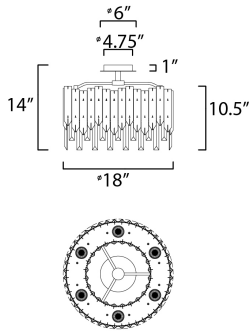

**MEASUREMENTS**

DIMENSION : 18" L x 18" W x 10.5" H  
 CANOPY : 4.75" W x 1" H x 4.75" L  
 HANGING WEIGHT : 15.44 lb

**LAMPING**

INPUT VOLTAGE : 120V  
 LUMENS : 2,700 Rated (2,600 Del.)  
 BULB : 6 x 7W LED GU10 , 42W Total  
 BULB INCLUDED : (Included)  
 DIMMABLE : Yes  
 CRI : 90 CRI  
 COLOR\_TEMP : 3000K