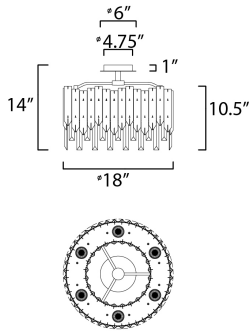

MEASUREMENTS

DIMENSION : 18" L x 18" W x 10.5" H
 CANOPY : 4.75" W x 1" H x 4.75" L
 HANGING WEIGHT : 15.44 lb

LAMPING

INPUT VOLTAGE : 120V
 LUMENS : 2,700 Rated (2,600 Del.)
 BULB : 6 x 7W LED GU10 , 42W Total
 BULB INCLUDED : (Included)
 DIMMABLE : Yes
 CRI : 90 CRI
 COLOR_TEMP : 3000K