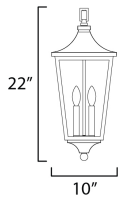

**MEASUREMENTS**

DIMENSION : 10" W x 23.5" H  
 CANOPY : 4.75" W x 0.75" H x 4.75" L  
 HANGING WEIGHT : 8.01 lb

**LAMPING**

INPUT VOLTAGE : 120V  
 BULB : 2 x 40W Incandescent E12 Candelabra , 80W Total  
 BULB INCLUDED : (Not Included)  
 DIMMABLE : Y