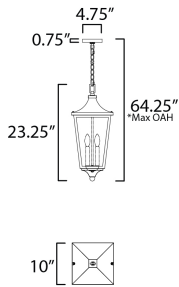

**MEASUREMENTS**

- DIMENSION : 10" W x 23.5" H
- MAX OAH : 64.25" OAH
- CANOPY : 4.75" W x 0.75" H x 4.75" L
- HANGING WEIGHT : 8.01 lb

**LAMPING**

- INPUT VOLTAGE : 120V
- BULB : 2 x 40W Incandescent E12 Candelabra , 80W Total
- BULB INCLUDED : (Not Included)
- DIMMABLE : Y