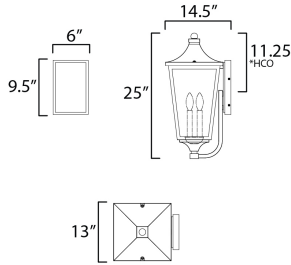

PRODUCT DESCRIPTION

Stately outdoor sconces reference classic lantern shapes and are constructed of Maxim's proprietary Vivex composite, a robust weather-resistant materials guaranteed to withstand harsh weather climates. Available in several sizes and illuminated with clusters of candle sockets, this is a timeless design built to last.

MEASUREMENTS

DIMENSION : 13" W x 25" H x 14.5" Ext
BACK PLATE : 6.5" W x 11.5" H x 11.25" HCO
HANGING WEIGHT : 5 lb

LAMPING

INPUT VOLTAGE : 120V
BULB : 3 x 60W Incandescent E12 Candelabra , 180W Total
BULB INCLUDED : (Not Included)

FINISHES OPTION

Black (BK)

GLASS

Clear CL

MATERIAL

EPMM Vivex, Glass

RATINGS

Wet Location

ADDITIONAL

INSTALL UP/DOWN: Up
OPERATING TEMPERATURE:
-20°C (-4°F), 40°C (104°F)

Always consult a qualified electrician before installing any lighting product.