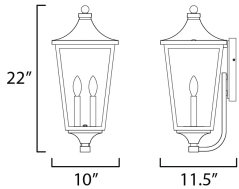

**MEASUREMENTS**

DIMENSION : 10" W x 22" H x 11.5" Ext  
 BACK PLATE : 6.25" W x 9.5" H x 14" HCO  
 HANGING WEIGHT : 8.69 lb

**LAMPING**

INPUT VOLTAGE : 120V  
 BULB : 2 x 40W Incandescent E12 Candelabra , 80W Total  
 BULB INCLUDED : (Not Included)  
 DIMMABLE : Y