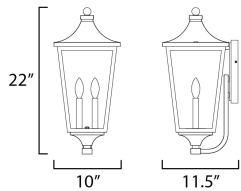

MEASUREMENTS

DIMENSION : 10" W x 22" H x 11.5" Ext
 BACK PLATE : 6.25" W x 9.5" H x 14" HCO
 HANGING WEIGHT : 8.69 lb

LAMPING

INPUT VOLTAGE : 120V
 BULB : 2 x 40W Incandescent E12 Candelabra , 80W Total
 BULB INCLUDED : (Not Included)
 DIMMABLE : Y