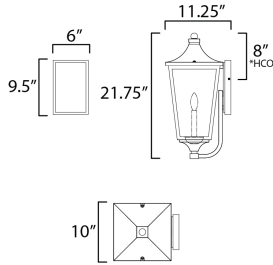

PRODUCT DESCRIPTION

Stately outdoor sconces reference classic lantern shapes and are constructed of Maxim's proprietary Vivex composite, a robust weather-resistant materials guaranteed to withstand harsh weather climates. Available in several sizes and illuminated with clusters of candle sockets, this is a timeless design built to last.

MEASUREMENTS

DIMENSION : 10" W x 22" H x 11.25" Ext
BACK PLATE : 6.25" W x 9.5" H x 14" HCO
HANGING WEIGHT : 8.69 lb

LAMPING

INPUT VOLTAGE : 120V
BULB : 2 x 40W Incandescent E12 Candelabra , 80W Total
BULB INCLUDED : (Not Included)
DIMMABLE : Y

FINISHES OPTION

Black (BK)

GLASS

Clear CL

MATERIAL

EPMM Vivex, Glass

RATINGS

cETLus
Wet Location

ADDITIONAL

INSTALL UP/DOWN: Up
OPERATING TEMPERATURE:
-20°C (-4°F), 40°C (104°F)

Always consult a qualified electrician before installing any lighting product.