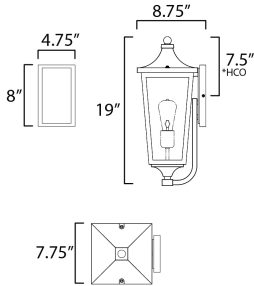

PRODUCT DESCRIPTION

Stately outdoor sconces reference classic lantern shapes and are constructed of Maxim's proprietary Vivex composite, a robust weather-resistant materials guaranteed to withstand harsh weather climates. Available in several sizes and illuminated with clusters of candle sockets, this is a timeless design built to last.

MEASUREMENTS

DIMENSION : 7.75" W x 19" H x 8.75" Ext
BACK PLATE : 4.75" W x 8" H x 7.5" HCO
HANGING WEIGHT : 5.63 lb

LAMPING

INPUT VOLTAGE : 120V
BULB : 1 x 60W Incandescent E26 Medium , 60W Total
BULB INCLUDED : (Not Included)
DIMMABLE : Y

FINISHES OPTION

Black (BK)

GLASS

Clear CL

MATERIAL

EPMM Vivex, Glass

RATINGS

cETLus
Wet Location

ADDITIONAL

INSTALL UP/DOWN: Up
OPERATING TEMPERATURE:
-20°C (-4°F), 40°C (104°F)

Always consult a qualified electrician before installing any lighting product.