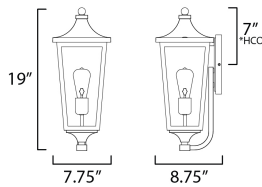

LAMPING

INPUT VOLTAGE : 120V
BULB : 1 x 60W Incandescent E26 Medium , 60W Total
BULB INCLUDED : (Not Included)
DIMMABLE : Y