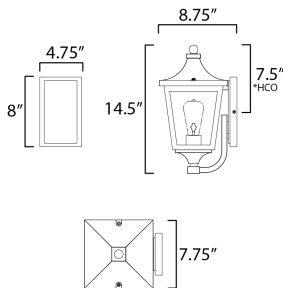

LAMPING

INPUT VOLTAGE : 120V
BULB : 1 x 60W Incandescent E26 Medium , 60W Total
BULB INCLUDED : (Not Included)
DIMMABLE : Y