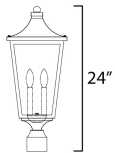

MEASUREMENTS

DIMENSION : 10" W x 24.25" H
 HANGING WEIGHT : 6.89 lb

LAMPING

INPUT VOLTAGE : 120V
 BULB : 2 x 40W Incandescent E12 Candelabra , 80W Total
 BULB INCLUDED : (Not Included)
 DIMMABLE : Y

FINISHES OPTION