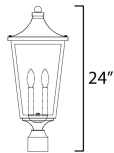

MEASUREMENTS

DIMENSION : 10" W x 24.25" H
 HANGING WEIGHT : 6.89 lb

LAMPING

INPUT VOLTAGE : 120V
 BULB : 2 x 40W Incandescent E12 Candelabra , 80W Total
 BULB INCLUDED : (Not Included)
 DIMMABLE : Y

FINISHES OPTION