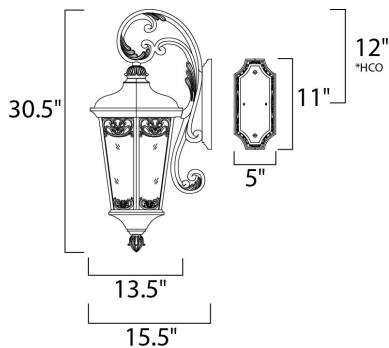

PRODUCT DESCRIPTION

Maxim Lighting's Lexington VX Collection is made with Vivex, a material twice the strength of resin, is non-corrosive, UV resistant and backed with a 5-Year Limited Warranty. Lexington VX features our Colonial Umber finish and Night Shade glass.

MEASUREMENTS

DIMENSION : 13.5" W x 30.25" H x 15.25" Ext
BACK PLATE : 5" W x 11" H x 12" HCO
HANGING WEIGHT : 13.67 lb

LAMPING

INPUT VOLTAGE : 120V
BULB : 3 x 40W Incandescent E12 Candelabra , 120W Total
BULB INCLUDED : (Not Included)
DIMMABLE : Yes

FINISHES OPTION

■ Colonial Umber (CU)

GLASS

Night Shade NS

MATERIAL

Vivex Resin Composite, Glass

RATINGS

cETLus
Wet Location

ADDITIONAL

OPERATING TEMPERATURE:
-20°C (-4°F), 40°C (104°F)

Always consult a qualified electrician before installing any lighting product.