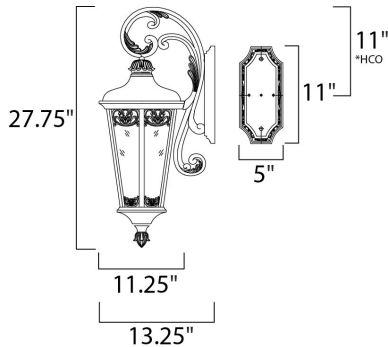

PRODUCT DESCRIPTION

Maxim Lighting's Lexington VX Collection is made with Vivex, a material twice the strength of resin, is non-corrosive, UV resistant and backed with a 5-Year Limited Warranty. Lexington VX features our Colonial Umber finish and Night Shade glass.

MEASUREMENTS

DIMENSION : 11.5" W x 28" H x 13.5" Ext
BACK PLATE : 5" W x 11" H x 11" HCO
HANGING WEIGHT : 10.14 lb

LAMPING

INPUT VOLTAGE : 120V
BULB : 3 x 40W Incandescent E12 Candelabra , 120W Total
BULB INCLUDED : (Not Included)
DIMMABLE : Yes

FINISHES OPTION

■ Colonial Umber (CU)

GLASS

Night Shade NS

MATERIAL

Vivex Resin Composite, Glass

RATINGS

cETLus
Wet Location

ADDITIONAL

OPERATING TEMPERATURE:
-20°C (-4°F), 40°C (104°F)

Always consult a qualified electrician before installing any lighting product.