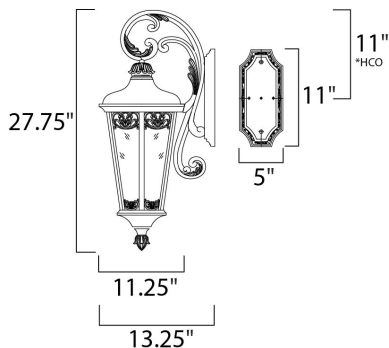

PRODUCT DESCRIPTION

Maxim Lighting's Lexington VX Collection is made with Vivex, a material twice the strength of resin, is non-corrosive, UV resistant and backed with a 5-Year Limited Warranty. Lexington VX features our Colonial Umber finish and Night Shade glass.

MEASUREMENTS

DIMENSION : 11.5" W x 28" H x 13.5" Ext
BACK PLATE : 5" W x 11" H x 11" HCO
HANGING WEIGHT : 10.14 lb

LAMPING

INPUT VOLTAGE : 120V
BULB : 3 x 40W Incandescent E12 Candelabra , 120W Total
BULB INCLUDED : (Not Included)
DIMMABLE : Yes

FINISHES OPTION

■ Colonial Umber (CU)

GLASS

Night Shade NS

MATERIAL

Vivex Resin Composite, Glass

RATINGS

cETLus
Wet Location

ADDITIONAL

OPERATING TEMPERATURE:
-20°C (-4°F), 40°C (104°F)

Always consult a qualified electrician before installing any lighting product.