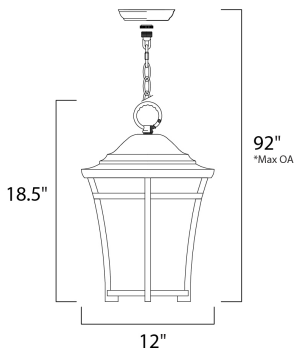

\*max overall height of fixture

**MEASUREMENTS**

DIMENSION : 12" L x 12" W x 18.5" H  
 MAX OAH : 92.5" OAH  
 HANGING WEIGHT : 7.28 lb

**LAMPING**

INPUT VOLTAGE : 120V  
 BULB : 1 x 60W Incandescent E26 Medium , 60W Total  
 BULB INCLUDED : (Not Included)  
 DIMMABLE : Yes